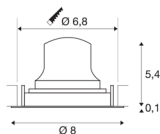

TECHNICAL DATA

| | |
|-------------------------------------|-------------|
| Item no.: | 1005577 |
| Secondary power / secondary voltage | 200mA |
| Height | 5.5 cm |
| Diameter | 8 cm |
| Installation diameter | 6.8 cm |
| Installation depth | 11 cm |
| Net weight | 0.11 kg |
| Gross weight | 0.118 kg |
| IP Code | IP 20 |
| Safety class | III |
| Impact resistance class | IK02 |
| Impact resistance | 0,2 Joule |
| Assembly | Recessed |
| Assembly details | Ceiling |
| Wattage | 7 W |
| Lumen | 690 lm |
| Colour temperature | 3000 Kelvin |
| Beam angle | 55 ° |
| Color | black |
| CRI | 90 |
| UGR ≤ | 25 |
| LXXBXX data | L80B50 |