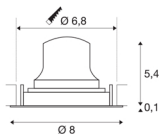

NUMINOS® MOVE XS

black / white recessed ceiling light, 3000K 55°

TECHNICAL DATA

Item no.:	1005578
Secondary power / secondary voltage	200mA
Height	5.5 cm
Diameter	8 cm
Installation diameter	6.8 cm
Installation depth	11 cm
Net weight	0.11 kg
Gross weight	0.118 kg
IP Code	IP 20
Safety class	III
Impact resistance class	IK02
Impact resistance	0,2 Joule
Assembly	Recessed
Assembly details	Ceiling
Wattage	7 W
Lumen	720 lm
Colour temperature	3000 Kelvin
Beam angle	55 °
Color	black
CRI	90
UGR ≤	25
LXXBXX data	L80B50