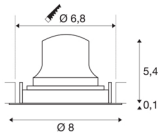

TECHNICAL DATA

Item no.:	1005580
Secondary power / secondary voltage	200mA
Height	5.5 cm
Diameter	8 cm
Installation diameter	6.8 cm
Installation depth	11 cm
Net weight	0.11 kg
Gross weight	0.118 kg
IP Code	IP 20
Safety class	III
Impact resistance class	IK02
Impact resistance	0,2 Joule
Assembly	Recessed
Assembly details	Ceiling
Wattage	7 W
Lumen	700 lm
Colour temperature	3000 Kelvin
Beam angle	20 °
Color	white
CRI	90
UGR ≤	16
LXXBXX data	L80B50