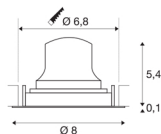

TECHNICAL DATA

Item no.:	1005581
Secondary power / secondary voltage	200mA
Height	5.5 cm
Diameter	8 cm
Installation diameter	6.8 cm
Installation depth	11 cm
Net weight	0.11 kg
Gross weight	0.118 kg
IP Code	IP 20
Safety class	III
Impact resistance class	IK02
Impact resistance	0,2 Joule
Assembly	Recessed
Assembly details	Ceiling
Wattage	7 W
Lumen	730 lm
Colour temperature	3000 Kelvin
Beam angle	20 °
Color	white
CRI	90
UGR ≤	16
LXXBXX data	L80B50