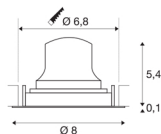

NUMINOS® MOVE XS

white / chrome recessed ceiling light, 3000K 20°

TECHNICAL DATA

Item no.:	1005582
Secondary power / secondary voltage	200mA
Height	5.5 cm
Diameter	8 cm
Installation diameter	6.8 cm
Installation depth	11 cm
Net weight	0.11 kg
Gross weight	0.118 kg
IP Code	IP 20
Safety class	III
Impact resistance class	IK02
Impact resistance	0,2 Joule
Assembly	Recessed
Assembly details	Ceiling
Wattage	7 W
Lumen	730 lm
Colour temperature	3000 Kelvin
Beam angle	20 °
Color	white
CRI	90
UGR ≤	16
LXXBXX data	L80B50