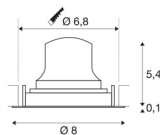

NUMINOS® MOVE XS

white recessed ceiling light, 3000K 40°

TECHNICAL DATA

Item no.:	1005584
Secondary power / secondary voltage	200mA
Height	5.5 cm
Diameter	8 cm
Installation diameter	6.8 cm
Installation depth	11 cm
Net weight	0.11 kg
Gross weight	0.118 kg
IP Code	IP 20
Safety class	III
Impact resistance class	IK02
Impact resistance	0,2 Joule
Assembly	Recessed
Assembly details	Ceiling
Wattage	7 W
Lumen	700 lm
Colour temperature	3000 Kelvin
Beam angle	40 °
Color	white
CRI	90
UGR ≤	22
LXXBXX data	L80B50