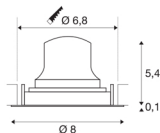

NUMINOS® MOVE XS

white / chrome recessed ceiling light, 3000K 40°

TECHNICAL DATA

Item no.:	1005585
Secondary power / secondary voltage	200mA
Height	5.5 cm
Diameter	8 cm
Installation diameter	6.8 cm
Installation depth	11 cm
Net weight	0.11 kg
Gross weight	0.118 kg
IP Code	IP 20
Safety class	III
Impact resistance class	IK02
Impact resistance	0,2 Joule
Assembly	Recessed
Assembly details	Ceiling
Wattage	7 W
Lumen	700 lm
Colour temperature	3000 Kelvin
Beam angle	40 °
Color	white
CRI	90
UGR ≤	22
LXXBXX data	L80B50