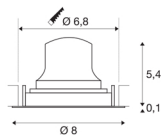

TECHNICAL DATA

Item no.:	1005586
Secondary power / secondary voltage	200mA
Height	5.5 cm
Diameter	8 cm
Installation diameter	6.8 cm
Installation depth	11 cm
Net weight	0.11 kg
Gross weight	0.118 kg
IP Code	IP 20
Safety class	III
Impact resistance class	IK02
Impact resistance	0,2 Joule
Assembly	Recessed
Assembly details	Ceiling
Wattage	7 W
Lumen	690 lm
Colour temperature	3000 Kelvin
Beam angle	55 °
Color	white
CRI	90
UGR ≤	25
LXXBXX data	L80B50