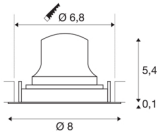

TECHNICAL DATA

Item no.:	1005587
Secondary power / secondary voltage	200mA
Height	5.5 cm
Diameter	8 cm
Installation diameter	6.8 cm
Installation depth	11 cm
Net weight	0.11 kg
Gross weight	0.118 kg
IP Code	IP 20
Safety class	III
Impact resistance class	IK02
Impact resistance	0,2 Joule
Assembly	Recessed
Assembly details	Ceiling
Wattage	7 W
Lumen	720 lm
Colour temperature	3000 Kelvin
Beam angle	55 °
Color	white
CRI	90
UGR ≤	25
LXXBXX data	L80B50