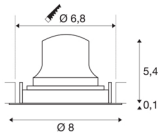

NUMINOS® MOVE XS

white / chrome recessed ceiling light, 3000K 55°

TECHNICAL DATA

Item no.:	1005588
Secondary power / secondary voltage	200mA
Height	5.5 cm
Diameter	8 cm
Installation diameter	6.8 cm
Installation depth	11 cm
Net weight	0.11 kg
Gross weight	0.118 kg
IP Code	IP 20
Safety class	III
Impact resistance class	IK02
Impact resistance	0,2 Joule
Assembly	Recessed
Assembly details	Ceiling
Wattage	7 W
Lumen	720 lm
Colour temperature	3000 Kelvin
Beam angle	55 °
Color	white
CRI	90
UGR ≤	25
LXXBXX data	L80B50