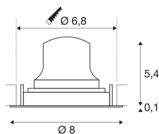

NUMINOS® MOVE XS

black recessed ceiling light, 4000K 20°

When do you choose NUMINOS® from SLV?

TECHNICAL DATA

Item no.:	1005589
Secondary power / secondary voltage	200mA
Height	5.5 cm
Diameter	8 cm
Installation diameter	6.8 cm
Installation depth	11 cm
Net weight	0.11 kg
Gross weight	0.118 kg
IP Code	IP 20
Safety class	III
Impact resistance class	IK02
Impact resistance	0,2 Joule
Assembly	Recessed
Assembly details	Ceiling
Wattage	7 W
Lumen	720 lm
Colour temperature	4000 Kelvin
Beam angle	20 °
Color	black
CRI	90
UGR ≤	16
LXXBXX data	L80B50