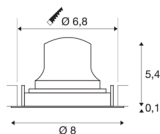

TECHNICAL DATA

Item no.:	1005590
Secondary power / secondary voltage	200mA
Height	5.5 cm
Diameter	8 cm
Installation diameter	6.8 cm
Installation depth	11 cm
Net weight	0.11 kg
Gross weight	0.118 kg
IP Code	IP 20
Safety class	III
Impact resistance class	IK02
Impact resistance	0,2 Joule
Assembly	Recessed
Assembly details	Ceiling
Wattage	7 W
Lumen	750 lm
Colour temperature	4000 Kelvin
Beam angle	20 °
Color	black
CRI	90
UGR ≤	16
LXXBXX data	L80B50