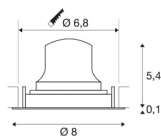

NUMINOS® MOVE XS

black recessed ceiling light, 4000K 40°

When will you choose SLV's modular variety?

TECHNICAL DATA

Item no.:	1005592
Secondary power / secondary voltage	200mA
Height	5.5 cm
Diameter	8 cm
Installation diameter	6.8 cm
Installation depth	11 cm
Net weight	0.11 kg
Gross weight	0.118 kg
IP Code	IP 20
Safety class	III
Impact resistance class	IK02
Impact resistance	0,2 Joule
Assembly	Recessed
Assembly details	Ceiling
Wattage	7 W
Lumen	700 lm
Colour temperature	4000 Kelvin
Beam angle	40 °
Color	black
CRI	90
UGR ≤	22
LXXBXX data	L80B50