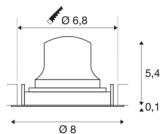

NUMINOS® MOVE XS

black / white recessed ceiling light, 4000K 40°

TECHNICAL DATA

Item no.:	1005593
Secondary power / secondary voltage	200mA
Height	5.5 cm
Diameter	8 cm
Installation diameter	6.8 cm
Installation depth	11 cm
Net weight	0.11 kg
Gross weight	0.118 kg
IP Code	IP 20
Safety class	III
Impact resistance class	IK02
Impact resistance	0,2 Joule
Assembly	Recessed
Assembly details	Ceiling
Wattage	7 W
Lumen	730 lm
Colour temperature	4000 Kelvin
Beam angle	40 °
Color	black
CRI	90
UGR ≤	22
LXXBXX data	L80B50