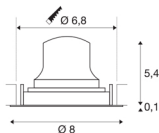

NUMINOS® MOVE XS

black / chrome recessed ceiling light, 4000K 40°

TECHNICAL DATA

Item no.:	1005594
Secondary power / secondary voltage	200mA
Height	5.5 cm
Diameter	8 cm
Installation diameter	6.8 cm
Installation depth	11 cm
Net weight	0.11 kg
Gross weight	0.118 kg
IP Code	IP 20
Safety class	III
Impact resistance class	IK02
Impact resistance	0,2 Joule
Assembly	Recessed
Assembly details	Ceiling
Wattage	7 W
Lumen	730 lm
Colour temperature	4000 Kelvin
Beam angle	40 °
Color	black
CRI	90
UGR ≤	22
LXXBXX data	L80B50