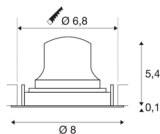

NUMINOS® MOVE XS

black recessed ceiling light, 4000K 55°

TECHNICAL DATA

Item no.:	1005595
Secondary power / secondary voltage	200mA
Height	5.5 cm
Diameter	8 cm
Installation diameter	6.8 cm
Installation depth	11 cm
Net weight	0.11 kg
Gross weight	0.118 kg
IP Code	IP 20
Safety class	III
Impact resistance class	IK02
Impact resistance	0,2 Joule
Assembly	Recessed
Assembly details	Ceiling
Wattage	7 W
Lumen	710 lm
Colour temperature	4000 Kelvin
Beam angle	55 °
Color	black
CRI	90
UGR ≤	25
LXXBXX data	L80B50