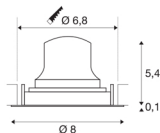

## TECHNICAL DATA

Item no.:	1005596
Secondary power / secondary voltage	200mA
Height	5.5 cm
Diameter	8 cm
Installation diameter	6.8 cm
Installation depth	11 cm
Net weight	0.11 kg
Gross weight	0.118 kg
IP Code	IP 20
Safety class	III
Impact resistance class	IK02
Impact resistance	0,2 Joule
Assembly	Recessed
Assembly details	Ceiling
Wattage	7 W
Lumen	740 lm
Colour temperature	4000 Kelvin
Beam angle	55 °
Color	black
CRI	90
UGR ≤	25
LXXBXX data	L80B50