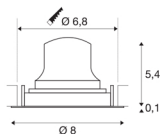

NUMINOS® MOVE XS

black / chrome recessed ceiling light, 4000K 55°

When to choose NUMINOS from SLV – modular diversity awaits you.