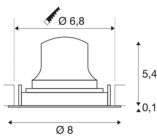

TECHNICAL DATA

Item no.:	1005598
Secondary power / secondary voltage	200mA
Height	5.5 cm
Diameter	8 cm
Installation diameter	6.8 cm
Installation depth	11 cm
Net weight	0.11 kg
Gross weight	0.118 kg
IP Code	IP 20
Safety class	III
Impact resistance class	IK02
Impact resistance	0,2 Joule
Assembly	Recessed
Assembly details	Ceiling
Wattage	7 W
Lumen	720 lm
Colour temperature	4000 Kelvin
Beam angle	20 °
Color	white
CRI	90
UGR ≤	16
LXXBXX data	L80B50