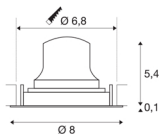

NUMINOS® MOVE XS

white recessed ceiling light, 4000K 20°

TECHNICAL DATA

Item no.:	1005599
Secondary power / secondary voltage	200mA
Height	5.5 cm
Diameter	8 cm
Installation diameter	6.8 cm
Installation depth	11 cm
Net weight	0.11 kg
Gross weight	0.118 kg
IP Code	IP 20
Safety class	III
Impact resistance class	IK02
Impact resistance	0,2 Joule
Assembly	Recessed
Assembly details	Ceiling
Wattage	7 W
Lumen	750 lm
Colour temperature	4000 Kelvin
Beam angle	20 °
Color	white
CRI	90
UGR ≤	16
LXXBXX data	L80B50