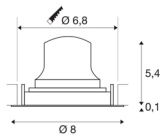

TECHNICAL DATA

Item no.:	1005600
Secondary power / secondary voltage	200mA
Height	5.5 cm
Diameter	8 cm
Installation diameter	6.8 cm
Installation depth	11 cm
Net weight	0.11 kg
Gross weight	0.118 kg
IP Code	IP 20
Safety class	III
Impact resistance class	IK02
Impact resistance	0,2 Joule
Assembly	Recessed
Assembly details	Ceiling
Wattage	7 W
Lumen	750 lm
Colour temperature	4000 Kelvin
Beam angle	20 °
Color	white
CRI	90
UGR ≤	16
LXXBXX data	L80B50