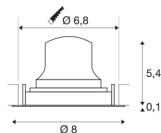

NUMINOS® MOVE XS

white / black recessed ceiling light, 4000K 40°

TECHNICAL DATA

Item no.:	1005603
Secondary power / secondary voltage	200mA
Height	5.5 cm
Diameter	8 cm
Installation diameter	6.8 cm
Installation depth	11 cm
Net weight	0.11 kg
Gross weight	0.118 kg
IP Code	IP 20
Safety class	III
Impact resistance class	IK02
Impact resistance	0,2 Joule
Assembly	Recessed
Assembly details	Ceiling
Wattage	7 W
Lumen	700 lm
Colour temperature	4000 Kelvin
Beam angle	40 °
Color	white
CRI	90
UGR ≤	22
LXXBXX data	L80B50