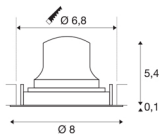

## TECHNICAL DATA

Item no.:	1005604
Secondary power / secondary voltage	200mA
Height	5.5 cm
Diameter	8 cm
Installation diameter	6.8 cm
Installation depth	11 cm
Net weight	0.11 kg
Gross weight	0.118 kg
IP Code	IP 20
Safety class	III
Impact resistance class	IK02
Impact resistance	0,2 Joule
Assembly	Recessed
Assembly details	Ceiling
Wattage	7 W
Lumen	730 lm
Colour temperature	4000 Kelvin
Beam angle	40 °
Color	white
CRI	90
UGR ≤	22
LXXBXX data	L80B50