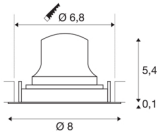

NUMINOS® MOVE XS

white / chrome recessed ceiling light, 4000K 40°

TECHNICAL DATA

Item no.:	1005605
Secondary power / secondary voltage	200mA
Height	5.5 cm
Diameter	8 cm
Installation diameter	6.8 cm
Installation depth	11 cm
Net weight	0.11 kg
Gross weight	0.118 kg
IP Code	IP 20
Safety class	III
Impact resistance class	IK02
Impact resistance	0,2 Joule
Assembly	Recessed
Assembly details	Ceiling
Wattage	7 W
Lumen	730 lm
Colour temperature	4000 Kelvin
Beam angle	40 °
Color	white
CRI	90
UGR ≤	22
LXXBXX data	L80B50