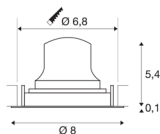

## TECHNICAL DATA

|                                     |             |
|-------------------------------------|-------------|
| Item no.:                           | 1005607     |
| Secondary power / secondary voltage | 200mA       |
| Height                              | 5.5 cm      |
| Diameter                            | 8 cm        |
| Installation diameter               | 6.8 cm      |
| Installation depth                  | 11 cm       |
| Net weight                          | 0.11 kg     |
| Gross weight                        | 0.118 kg    |
| IP Code                             | IP 20       |
| Safety class                        | III         |
| Impact resistance class             | IK02        |
| Impact resistance                   | 0,2 Joule   |
| Assembly                            | Recessed    |
| Assembly details                    | Ceiling     |
| Wattage                             | 7 W         |
| Lumen                               | 740 lm      |
| Colour temperature                  | 4000 Kelvin |
| Beam angle                          | 55 °        |
| Color                               | white       |
| CRI                                 | 90          |
| UGR ≤                               | 25          |
| LXXBXX data                         | L80B50      |