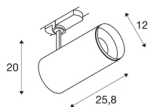

## TECHNICAL DATA

|  |                        |
|--|------------------------|
| Item no.:  | 1005729                |
| Number of different light outlets                | 1                      |
| Primary nominal voltage                          | 220-240V ~50/60Hz mA/V |
| Secondary power / secondary voltage <sup>e</sup> | 900mA                  |
| Length   | 25.8 cm                |
| Height   | 20 cm                  |
| Diameter   | 12 cm                  |
| Net weight                                       | 1.54 kg                |
| Gross weight                                     | 1.648 kg               |
| Safety class                                     | I                      |
| Assembly details                                 | Track Ceiling          |
| Dimmable   | Yes                    |
| Dimming technology                               | trailing edge          |
| Wattage  | 36 W                   |
| Lumen  | 3530 lm                |
| Colour temperature                               | 3000 Kelvin            |
| Beam angle                                       | 24 °                   |
| Color  | black                  |
| CRI  | 90                     |
| UGR ≤  | 19                     |
| BIG WHITE Page                                   | 69                     |