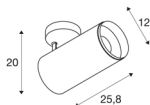

TECHNICAL DATA

Item no.:	1005741
Number of different light outlets	1
Primary nominal voltage	220-240V ~50/60Hz mA/V
Secondary power / secondary voltage	900mA
Length	25.8 cm
Height	20 cm
Diameter	12 cm
Net weight	1.6 kg
Gross weight	1.712 kg
Safety class	I
Assembly	Surface
Assembly details	Ceiling
Dimmable	Yes
Dimming technology	DALI
Wattage	36 W
Lumen	3290 lm
Colour temperature	2700 Kelvin
Beam angle	24 °
Color	black
CRI	90
UGR ≤	19
BIG WHITE Page	79