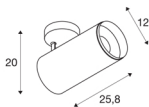

TECHNICAL DATA

Item no.:	1005742
Number of different light outlets	1
Primary nominal voltage	220-240V ~50/60Hz mA/V
Secondary power / secondary voltage	900mA
Length	25.8 cm
Height	20 cm
Diameter	12 cm
Net weight	1.6 kg
Gross weight	1.712 kg
Safety class	I
Assembly	Surface
Assembly details	Ceiling
Dimmable	Yes
Dimming technology	DALI
Wattage	36 W
Lumen	3250 lm
Colour temperature	2700 Kelvin
Beam angle	36 °
Color	black
CRI	90
UGR ≤	19
BIG WHITE Page	79