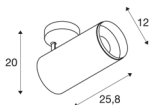

TECHNICAL DATA

Item no.:	1005743
Number of different light outlets	1
Primary nominal voltage	220-240V ~50/60Hz mA/V
Secondary power / secondary voltage	900mA
Length	25.8 cm
Height	20 cm
Diameter	12 cm
Net weight	1.6 kg
Gross weight	1.712 kg
Safety class	I
Assembly	Surface
Assembly details	Ceiling
Dimmable	Yes
Dimming technology	DALI
Wattage	36 W
Lumen	2980 lm
Colour temperature	2700 Kelvin
Beam angle	60 °
Color	black
CRI	90
UGR ≤	25
BIG WHITE Page	79