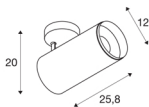

TECHNICAL DATA

Item no.:	1005744
Number of different light outlets	1
Primary nominal voltage	220-240V ~50/60Hz mA/V
Secondary power / secondary voltage	900mA
Length	25.8 cm
Height	20 cm
Diameter	12 cm
Net weight	1.6 kg
Gross weight	1.712 kg
Safety class	I
Assembly	Surface
Assembly details	Ceiling
Dimmable	Yes
Dimming technology	DALI
Wattage	36 W
Lumen	3290 lm
Colour temperature	2700 Kelvin
Beam angle	24 °
Color	white
CRI	90
UGR ≤	19
BIG WHITE Page	79