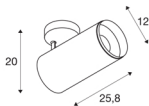

TECHNICAL DATA

Item no.:	1005745
Number of different light outlets	1
Primary nominal voltage	220-240V ~50/60Hz mA/V
Secondary power / secondary voltage	900mA
Length	25.8 cm
Height	20 cm
Diameter	12 cm
Net weight	1.6 kg
Gross weight	1.712 kg
Safety class	I
Assembly	Surface
Assembly details	Ceiling
Dimmable	Yes
Dimming technology	DALI
Wattage	36 W
Lumen	3250 lm
Colour temperature	2700 Kelvin
Beam angle	36 °
Color	white
CRI	90
UGR ≤	19
BIG WHITE Page	79