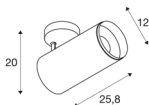

TECHNICAL DATA

Item no.:	1005746
Number of different light outlets	1
Primary nominal voltage	220-240V ~50/60Hz mA/V
Secondary power / secondary voltage	900mA
Length	25.8 cm
Height	20 cm
Diameter	12 cm
Net weight	1.6 kg
Gross weight	1.712 kg
Safety class	I
Assembly	Surface
Assembly details	Ceiling
Dimmable	Yes
Dimming technology	DALI
Wattage	36 W
Lumen	2980 lm
Colour temperature	2700 Kelvin
Beam angle	60 °
Color	white
CRI	90
UGR ≤	25
BIG WHITE Page	79