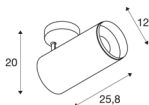

TECHNICAL DATA

Item no.:	1005747
Number of different light outlets	1
Primary nominal voltage	220-240V ~50/60Hz mA/V
Secondary power / secondary voltage	900mA
Length	25.8 cm
Height	20 cm
Diameter	12 cm
Net weight	1.6 kg
Gross weight	1.712 kg
Safety class	I
Assembly	Surface
Assembly details	Ceiling
Dimmable	Yes
Dimming technology	DALI
Wattage	36 W
Lumen	3530 lm
Colour temperature	3000 Kelvin
Beam angle	24 °
Color	black
CRI	90
UGR ≤	19
BIG WHITE Page	79