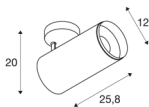

TECHNICAL DATA

Item no.:	1005748
Number of different light outlets	1
Primary nominal voltage	220-240V ~50/60Hz mA/V
Secondary power / secondary voltage	900mA
Length	25.8 cm
Height	20 cm
Diameter	12 cm
Net weight	1.6 kg
Gross weight	1.712 kg
Safety class	I
Assembly	Surface
Assembly details	Ceiling
Dimmable	Yes
Dimming technology	DALI
Wattage	36 W
Lumen	3490 lm
Colour temperature	3000 Kelvin
Beam angle	36 °
Color	black
CRI	90
UGR ≤	19
BIG WHITE Page	79