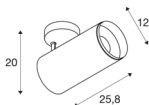

TECHNICAL DATA

Item no.:	1005749
Number of different light outlets	1
Primary nominal voltage	220-240V ~50/60Hz mA/V
Secondary power / secondary voltage	900mA
Length	25.8 cm
Height	20 cm
Diameter	12 cm
Net weight	1.6 kg
Gross weight	1.712 kg
Safety class	I
Assembly	Surface
Assembly details	Ceiling
Dimmable	Yes
Dimming technology	DALI
Wattage	36 W
Lumen	3210 lm
Colour temperature	3000 Kelvin
Beam angle	60 °
Color	black
CRI	90
UGR ≤	25
BIG WHITE Page	79