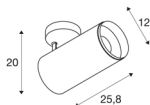

TECHNICAL DATA

Item no.:	1005751
Number of different light outlets	1
Primary nominal voltage	220-240V ~50/60Hz mA/V
Secondary power / secondary voltage	900mA
Length	25.8 cm
Height	20 cm
Diameter	12 cm
Net weight	1.6 kg
Gross weight	1.712 kg
Safety class	I
Assembly	Surface
Assembly details	Ceiling
Dimmable	Yes
Dimming technology	DALI
Wattage	36 W
Lumen	3490 lm
Colour temperature	3000 Kelvin
Beam angle	36 °
Color	white
CRI	90
UGR ≤	19
BIG WHITE Page	79