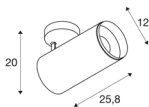

## NUMINOS® SPOT DALI XL

white / black ceiling mounted light, 36W 3000K 60°

The NUMINOS light system from SLV skillfully combines function, design and technology. This way, you can experience a thousand lighting design possibilities with different downlights and spotlights. Also with the NUMINOS® SPOT DALI XL indoor ceiling-mounted light LED, which convinces with the best workmanship and lighting quality. The spotlight is ideal for targeted accent lighting or for illuminating larger areas. The recessed ceiling light convinces with a power consumption of 36 watts, luminous flux of 3210 lumens, colour temperature of 3000 Kelvin and a colour reproduction index of 90. Installation is then done in no time at all. When do you choose NUMINOS® from SLV?

## TECHNICAL DATA

Item no.:	1005752
Number of different light outlets	1
Primary nominal voltage	220-240V ~50/60Hz mA/V
Secondary power / secondary voltage	900mA
Length	25.8 cm
Height	20 cm
Diameter	12 cm
Net weight	1.6 kg
Gross weight	1.712 kg
Safety class	I
Assembly	Surface
Assembly details	Ceiling
Dimmable	Yes
Dimming technology	DALI
Wattage	36 W
Lumen	3210 lm
Colour temperature	3000 Kelvin
Beam angle	60 °
Color	white
CRI	90
UGR ≤	25
BIG WHITE Page	79