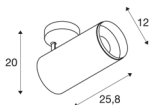

TECHNICAL DATA

Item no.:	1005753
Number of different light outlets	1
Primary nominal voltage	220-240V ~50/60Hz mA/V
Secondary power / secondary voltage	900mA
Length	25.8 cm
Height	20 cm
Diameter	12 cm
Net weight	1.6 kg
Gross weight	1.712 kg
Safety class	I
Assembly	Surface
Assembly details	Ceiling
Dimmable	Yes
Dimming technology	DALI
Wattage	36 W
Lumen	3800 lm
Colour temperature	4000 Kelvin
Beam angle	24 °
Color	black
CRI	90
UGR ≤	19
BIG WHITE Page	79