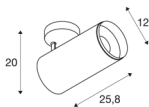

TECHNICAL DATA

Item no.:	1005754
Number of different light outlets	1
Primary nominal voltage	220-240V ~50/60Hz mA/V
Secondary power / secondary voltage	900mA
Length	25.8 cm
Height	20 cm
Diameter	12 cm
Net weight	1.6 kg
Gross weight	1.712 kg
Safety class	I
Assembly	Surface
Assembly details	Ceiling
Dimmable	Yes
Dimming technology	DALI
Wattage	36 W
Lumen	3760 lm
Colour temperature	4000 Kelvin
Beam angle	36 °
Color	black
CRI	90
UGR ≤	19
BIG WHITE Page	79