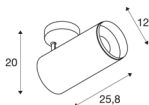

TECHNICAL DATA

Item no.:	1005755
Number of different light outlets	1
Primary nominal voltage	220-240V ~50/60Hz mA/V
Secondary power / secondary voltage	900mA
Length	25.8 cm
Height	20 cm
Diameter	12 cm
Net weight	1.6 kg
Gross weight	1.712 kg
Safety class	I
Assembly	Surface
Assembly details	Ceiling
Dimmable	Yes
Dimming technology	DALI
Wattage	36 W
Lumen	3460 lm
Colour temperature	4000 Kelvin
Beam angle	60 °
Color	black
CRI	90
UGR ≤	25
BIG WHITE Page	79