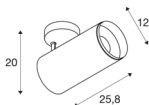

NUMINOS® SPOT DALI XL

white / black ceiling mounted light, 36W 4000K 24°

The NUMINOS light system from SLV combines technology, design and functionality like no other. This way, you can experience a thousand lighting design possibilities with different downlights and spotlights. Also with the NUMINOS® SPOT DALI XL indoor ceiling-mounted light LED, which convinces with the best workmanship and lighting quality. The spotlight is ideal for targeted accent lighting or for illuminating larger areas. The recessed ceiling light convinces with a power consumption of 36 watts, luminous flux of 3800 lumens, colour temperature of 4000 Kelvin and a colour reproduction index of 90. Installation is then done in no time at all. When do you choose NUMINOS® from SLV?

TECHNICAL DATA

Item no.:	1005756
Number of different light outlets	1
Primary nominal voltage	220-240V ~50/60Hz mA/V
Secondary power / secondary voltage	900mA
Length	25.8 cm
Height	20 cm
Diameter	12 cm
Net weight	1.6 kg
Gross weight	1.712 kg
Safety class	I
Assembly	Surface
Assembly details	Ceiling
Dimmable	Yes
Dimming technology	DALI
Wattage	36 W
Lumen	3800 lm
Colour temperature	4000 Kelvin
Beam angle	24 °
Color	white
CRI	90
UGR ≤	19
BIG WHITE Page	79