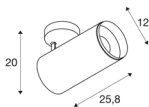

TECHNICAL DATA

Item no.:	1005757
Number of different light outlets	1
Primary nominal voltage	220-240V ~50/60Hz mA/V
Secondary power / secondary voltage	900mA
Length	25.8 cm
Height	20 cm
Diameter	12 cm
Net weight	1.6 kg
Gross weight	1.712 kg
Safety class	I
Assembly	Surface
Assembly details	Ceiling
Dimmable	Yes
Dimming technology	DALI
Wattage	36 W
Lumen	3760 lm
Colour temperature	4000 Kelvin
Beam angle	36 °
Color	white
CRI	90
UGR ≤	19
BIG WHITE Page	79