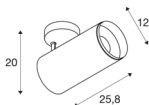

TECHNICAL DATA

Item no.:	1005758
Number of different light outlets	1
Primary nominal voltage	220-240V ~50/60Hz mA/V
Secondary power / secondary voltage	900mA
Length	25.8 cm
Height	20 cm
Diameter	12 cm
Net weight	1.6 kg
Gross weight	1.712 kg
Safety class	I
Assembly	Surface
Assembly details	Ceiling
Dimmable	Yes
Dimming technology	DALI
Wattage	36 W
Lumen	3460 lm
Colour temperature	4000 Kelvin
Beam angle	60 °
Color	white
CRI	90
UGR ≤	25
BIG WHITE Page	79