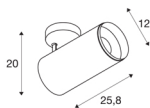

NUMINOS® DALI XL

white / black ceiling mounted light, 36W 2700K 36°

TECHNICAL DATA

Item no.:	1005763
Number of different light outlets	1
Primary nominal voltage	220-240V ~50/60Hz mA/V
Secondary power / secondary voltage^e	900mA
Height	25.8 cm
Diameter	12 cm
Net weight	1.5 kg
Gross weight	1.605 kg
Safety class	I
Assembly	Surface
Assembly details	Ceiling
Dimmable	Yes
Dimming technology	DALI
Wattage	36 W
Lumen	3250 lm
Colour temperature	2700 Kelvin
Beam angle	36 °
Color	white
CRI	90
UGR ≤	19
BIG WHITE Page	87