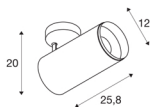

NUMINOS® DALI XL

black ceiling mounted light, 36W 4000K 24°

TECHNICAL DATA

Item no.:	1005771
Number of different light outlets	1
Primary nominal voltage	220-240V ~50/60Hz mA/V
Secondary power / secondary voltage^e	900mA
Height	25.8 cm
Diameter	12 cm
Net weight	1.5 kg
Gross weight	1.605 kg
Safety class	I
Assembly	Surface
Assembly details	Ceiling
Dimmable	Yes
Dimming technology	DALI
Wattage	36 W
Lumen	3800 lm
Colour temperature	4000 Kelvin
Beam angle	24 °
Color	black
CRI	90
UGR ≤	19
BIG WHITE Page	87