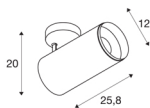

NUMINOS® DALI XL

black ceiling mounted light, 36W 4000K 60°

TECHNICAL DATA

Item no.:	1005773
Number of different light outlets	1
Primary nominal voltage	220-240V ~50/60Hz mA/V
Secondary power / secondary voltage^e	900mA
Height	25.8 cm
Diameter	12 cm
Net weight	1.5 kg
Gross weight	1.605 kg
Safety class	I
Assembly	Surface
Assembly details	Ceiling
Dimmable	Yes
Dimming technology	DALI
Wattage	36 W
Lumen	3460 lm
Colour temperature	4000 Kelvin
Beam angle	60 °
Color	black
CRI	90
UGR ≤	25
BIG WHITE Page	87