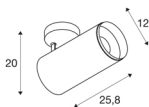

NUMINOS® DALI XL

white / black ceiling mounted light, 36W 4000K 24°

TECHNICAL DATA

Item no.:	1005774
Number of different light outlets	1
Primary nominal voltage	220-240V ~50/60Hz mA/V
Secondary power / secondary voltage^e	900mA
Height	25.8 cm
Diameter	12 cm
Net weight	1.5 kg
Gross weight	1.605 kg
Safety class	I
Assembly	Surface
Assembly details	Ceiling
Dimmable	Yes
Dimming technology	DALI
Wattage	36 W
Lumen	3800 lm
Colour temperature	4000 Kelvin
Beam angle	24 °
Color	white
CRI	90
UGR ≤	19
BIG WHITE Page	87