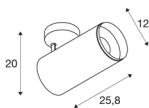

NUMINOS® DALI XL

white / black ceiling mounted light, 36W 4000K 36°

TECHNICAL DATA

Item no.:	1005775
Number of different light outlets	1
Primary nominal voltage	220-240V ~50/60Hz mA/V
Secondary power / secondary voltage^e	900mA
Height	25.8 cm
Diameter	12 cm
Net weight	1.5 kg
Gross weight	1.605 kg
Safety class	I
Assembly	Surface
Assembly details	Ceiling
Dimmable	Yes
Dimming technology	DALI
Wattage	36 W
Lumen	3760 lm
Colour temperature	4000 Kelvin
Beam angle	36 °
Color	white
CRI	90
UGR ≤	19
BIG WHITE Page	87