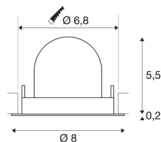

## TECHNICAL DATA

Item no.:	1005813
Number of different light outlets	1
Secondary power / secondary voltage	200mA
Height	5,7 cm
Diameter	8 cm
Installation diameter	6.8 cm
Installation depth	11 cm
Net weight	0.11 kg
Gross weight	0.118 kg
Safety class	III
Assembly	Recessed
Assembly details	Ceiling
Wattage	7 W
Lumen	640 lm
Colour temperature	2700 Kelvin
Beam angle	20 °
Color	black
CRI	90
UGR ≤	16
BIG WHITE Page	49