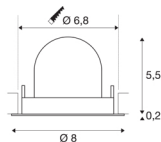

TECHNICAL DATA

Item no.:	1005814
Number of different light outlets	1
Secondary power / secondary voltage	200mA
Height	5,7 cm
Diameter	8 cm
Installation diameter	6.8 cm
Installation depth	11 cm
Net weight	0.11 kg
Gross weight	0.118 kg
Safety class	III
Assembly	Recessed
Assembly details	Ceiling
Wattage	7 W
Lumen	670 lm
Colour temperature	2700 Kelvin
Beam angle	20 °
Color	black
CRI	90
UGR ≤	16
BIG WHITE Page	49